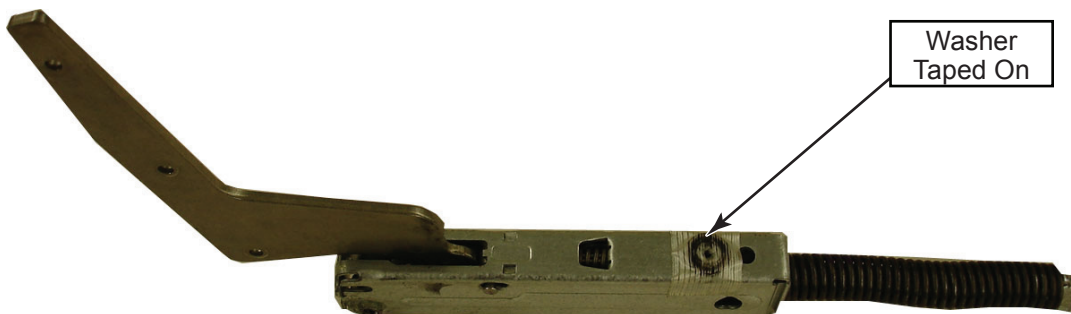

INSTRUCTION SHEET

16200046

Description: Hinge Kit # 59004080
Contents: 1 – Hinge
1 – 16200046 Instruction Sheet

Procedure:

Original hinge may have washer taped to hinge body in this area shown below. This washer is **not needed** with replacement hinge 59004080.

ACP, Inc.
225 – 49TH Avenue Drive SW
Cedar Rapids, IA 52404

REV. 0
DATE: 11-16-09
PART #: 16200046
Page 1 OF 1

INSTRUCTION SHEET

16200046

Description: Hinge Kit # 59004080
Contents: 1 – Hinge
1 – 16200046 Instruction Sheet

Procedure:

Original hinge may have washer taped to hinge body in this area shown below. This washer is **not needed** with replacement hinge 59004080.

ACP, Inc.
225 – 49TH Avenue Drive SW
Cedar Rapids, IA 52404