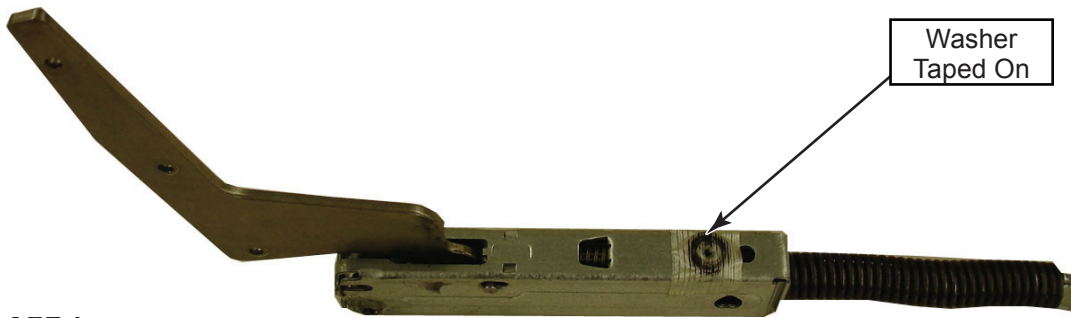

INSTRUCTION SHEET

16200046

Description: Hinge Kit # 59004080
Contents: 1 – Hinge
1 – 16200046 Instruction Sheet

Procedure:

Original hinge may have washer taped to hinge body in this area shown below. This washer is **not needed** with replacement hinge 59004080.

ACP, Inc.
225 – 49TH Avenue Drive SW
Cedar Rapids, IA 52404

REV. 0
DATE: 11-16-09
PART #: 16200046
Page 1 OF 1

INSTRUCTION SHEET

16200046

Description: Hinge Kit # 59004080
Contents: 1 – Hinge
1 – 16200046 Instruction Sheet

Procedure:

Original hinge may have washer taped to hinge body in this area shown below. This washer is **not needed** with replacement hinge 59004080.

ACP, Inc.
225 – 49TH Avenue Drive SW
Cedar Rapids, IA 52404